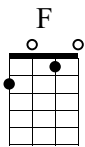

# Camptown Races

C Tuning

①=A ③=C  
②=E ④=G

uke.

Musical notation for measures 1-4. The top staff is in treble clef with a 4/4 time signature. The bottom staff shows fret numbers for the ukelele. Measure 1: 3 3 0 3. Measure 2: 5 3 0. Measure 3: 0 3. Measure 4: 0 3.

Musical notation for measures 5-8. Measure 5: 3 3 0 3. Measure 6: 5 3 0. Measure 7: 0 3 0 3. Measure 8: 1.

## Section 2

Musical notation for measures 9-12. Measure 9: 1 1 0 3. Measure 10: 8 8. Measure 11: 5 5 8 5. Measure 12: 3.

Musical notation for measures 13-16. Measure 13: 3 3 0 3. Measure 14: 5 3 0. Measure 15: 0 3 0 3. Measure 16: 1.