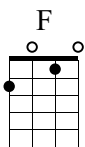

# Camptown Races

C Tuning

①=A ③=C  
②=E ④=G

uke.

Musical notation for measures 1-4. The top staff is in treble clef with a 4/4 time signature. The bottom staff shows fret numbers for the ukelele. Measure 1: 3 3 0 3. Measure 2: 5 3 0. Measure 3: 0 3. Measure 4: 0 3.

## Section 2

Musical notation for measures 9-12. Measure 9: 1 1 0 3. Measure 10: 8 8. Measure 11: 5 5 8 5. Measure 12: 3.

Musical notation for measures 13-16. Measure 13: 3 3 0 3. Measure 14: 5 3 0. Measure 15: 0 3 0 3. Measure 16: 1.