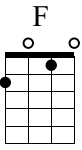

# Camptown Races

C Tuning

①=A ③=C  
②=E ④=G

uke.

Musical notation for measures 1-4. The top staff is in treble clef with a 4/4 time signature. The bottom staff shows fret numbers for the ukelele. Measure 1: 3 3 0 3. Measure 2: 5 3 0. Measure 3: 0 3. Measure 4: 0 3.

Musical notation for measures 5-8. Measure 5: 3 3 0 3. Measure 6: 5 3 0. Measure 7: 0 3 0 3. Measure 8: 1.

## Section 2

Musical notation for measures 9-12. Measure 9: 1 1 0 3. Measure 10: 8 8. Measure 11: 5 5 8 5. Measure 12: 3.

Musical notation for measures 13-16. Measure 13: 3 3 0 3. Measure 14: 5 3 0. Measure 15: 0 3 0 3. Measure 16: 1.