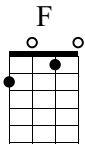

# Camptown Races

C Tuning

①=A ③=C  
②=E ④=G

uke.

Musical notation for measures 1-4. The top staff is in treble clef with a 4/4 time signature. The bottom staff shows fret numbers for the ukelele. Measure 1: 3 3 0 3. Measure 2: 5 3 0. Measure 3: 0 3. Measure 4: 0 3.

## Section 2

Musical notation for measures 9-12. Measure 9: 1 1 0 3. Measure 10: 8 8. Measure 11: 5 5 8 5. Measure 12: 3.

Musical notation for measures 13-16. Measure 13: 3 3 0 3. Measure 14: 5 3 0. Measure 15: 0 3 0 3. Measure 16: 1.