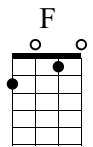

# Camptown Races

C Tuning

①=A ③=C  
②=E ④=G

uke.

Musical notation for measures 1-4. The top staff is in treble clef with a 4/4 time signature. The bottom staff shows fret numbers for the ukelele. Measure 1: 3 3 0 3. Measure 2: 5 3 0. Measure 3: 0 3. Measure 4: 0 3.

Musical notation for measures 5-8. Measure 5: 3 3 0 3. Measure 6: 5 3 0. Measure 7: 0 3 0 3. Measure 8: 1.

## Section 2

Musical notation for measures 9-12. Measure 9: 1 1 0 3. Measure 10: 8 8. Measure 11: 5 5 8 5. Measure 12: 3.

Musical notation for measures 13-16. Measure 13: 3 3 0 3. Measure 14: 5 3 0. Measure 15: 0 3 0 3. Measure 16: 1.