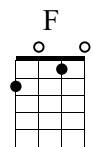

# Camptown Races

C Tuning

①=A ③=C  
②=E ④=G

uke.

Musical notation for measures 1-4. The top staff is in treble clef with a 4/4 time signature. The bottom staff shows fret numbers for the ukelele. Measure 1: 3 3 0 3. Measure 2: 5 3 0. Measure 3: 0 3. Measure 4: 0 3.

Musical notation for measures 5-8. Measure 5: 3 3 0 3. Measure 6: 5 3 0. Measure 7: 0 3 0 3. Measure 8: 1.

## Section 2

Musical notation for measures 9-12. Measure 9: 1 1 0 3. Measure 10: 8 8. Measure 11: 5 5 8 5. Measure 12: 3.

Musical notation for measures 13-16. Measure 13: 3 3 0 3. Measure 14: 5 3 0. Measure 15: 0 3 0 3. Measure 16: 1.