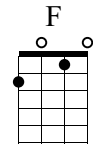

# Camptown Races

C Tuning

①=A ③=C  
②=E ④=G

uke.

Musical notation for measures 1-4. The top staff is in treble clef with a 4/4 time signature. The bottom staff shows fret numbers for the ukelele. Measure 1: 3 3 0 3. Measure 2: 5 3 0. Measure 3: 0 3. Measure 4: 0 3.

## Section 2

Musical notation for measures 9-12. Measure 9: 1 1 0 3. Measure 10: 8 8. Measure 11: 5 5 8 5. Measure 12: 3.

Musical notation for measures 13-16. Measure 13: 3 3 0 3. Measure 14: 5 3 0. Measure 15: 0 3 0 3. Measure 16: 1.