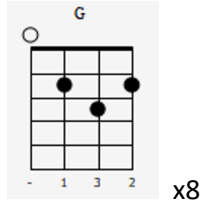

STAND BY ME

Intro

[Verse 1]

When the night has come , and the land is dark

And the moon is the only light we'll see

No, I won't be afraid, No, I won't be afraid Just as long as you stand, stand by me.

So, darling, darling,

[Chorus]

stand by me, Oh,

stand by me, oh, stand,

stand by me

Stand by me.

[Verse 2]

x8

x8

If the sky that we look upon Should tumble and fall

x8

x8

x8

x8

Or the mountain should crumble in the sea,

x8

x8