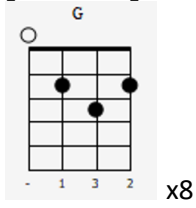

STAND BY ME

Intro

[Verse 1]

When the night has come , and the land is dark

And the moon is the only light we'll see

No, I won't be afraid, No, I won't be afraid Just as long as you stand, stand by me.

So, darling, darling,

[Chorus]

stand by me, Oh,

stand by me, oh, stand,

stand by me

Stand by me.

[Verse 2]

x8

x8

If the sky that we look upon Should tumble and fall

x8

x8

x8

x8

Or the mountain should crumble in the sea,

x8

x8