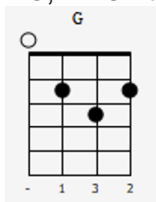

STAND BY ME

Intro

[Verse 1]

When the night has come , and the land is dark

And the moon is the only light we'll see

No, I won't be afraid, No, I won't be afraid Just as long as you stand, stand by me.

So, darling, darling,

If the sky that we look upon Should tumble and fall

x8

x8

x8

x8

Or the mountain should crumble in the sea,

x8

x8