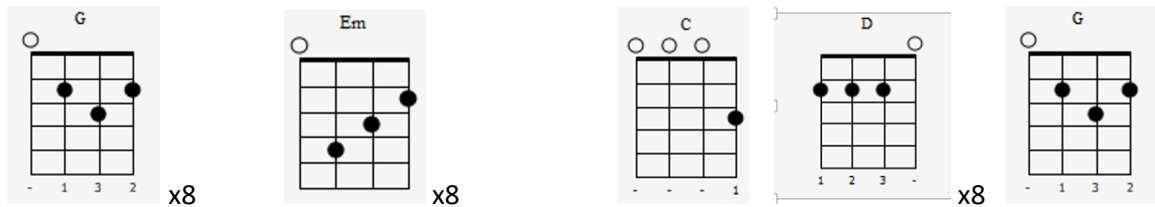

STAND BY ME

Intro

[Verse 1]

When the night has come , and the land is dark

And the moon is the only light we'll see

No, I won't be afraid, No, I won't be afraid Just as long as you stand, stand by me.

So, darling, darling,

[Chorus]

stand by me, Oh,

stand by me, oh, stand,

stand by me

Stand by me.

[Verse 2]

x8

x8

If the sky that we look upon Should tumble and fall

x8

x8

x8

x8

Or the mountain should crumble in the sea,

x8

x8