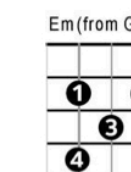

## COUNTRY ROADS – JOHN DENVER

Intro : G / / /

G / Em /  
 -- Almost heaven, -- West Virginia,  
 D / C G /  
 -- Blue Ridge Mountains, Shenandoah River.  
 G / Em /  
 -- Life is old there, older than the trees,  
 D / C G  
 Younger than the mountains, growin' like a breeze.

### Chords

**Chorus**  
 G / D / Em / C /  
 Country roads, -- take me home, -- to the place -- I belong: --  
 G / D / C / G /  
 West Virginia, -- mountain momma, -- take me home, -- country roads.

G / Em /  
 -- All my mem'ries, -- gather 'round her,  
 D / C G /  
 -- Miner's lady, stranger to blue water.  
 G / Em /  
 -- Dark and dusty, painted on the sky,  
 D / C G  
 Misty taste of moonshine, teardrop in my eye.

### Chorus

Em D G /  
 - I hear her voice, in the mornin' hours she calls me,  
 C G D /  
 The radio reminds me of my home far away.  
 Em F C G  
 And drivin' down the road, I get a feelin' that I should have been home  
 D / D7 /  
 Yesterday, -- Yesterday.