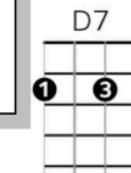

## COUNTRY ROADS – JOHN DENVER

Intro : G / / /

G / Em /  
 -- Almost heaven, -- West Virginia,  
 D / C G /  
 -- Blue Ridge Mountains, Shenandoah River.  
 G / Em /  
 -- Life is old there, older than the trees,  
 D / C G  
 Younger than the mountains, growin' like a breeze.

### Chords

**Chorus**  
 G / D / Em / C /  
 Country roads, -- take me home, -- to the place -- I belong: --  
 G / D / C / G /  
 West Virginia, -- mountain momma, -- take me home, -- country roads.

G / Em /  
 -- All my mem'ries, -- gather 'round her,  
 D / C G /  
 -- Miner's lady, stranger to blue water.  
 G / Em /  
 -- Dark and dusty, painted on the sky,  
 D / C G  
 Misty taste of moonshine, teardrop in my eye.