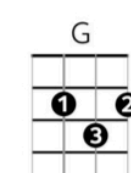

## COUNTRY ROADS – JOHN DENVER

Intro : G / / /

G / Em /  
 -- Almost heaven, -- West Virginia,  
 D / C G /  
 -- Blue Ridge Mountains, Shenandoah River.  
 G / Em /  
 -- Life is old there, older than the trees,  
 D / C G  
 Younger than the mountains, growin' like a breeze.

### Chords

**Chorus**  
 G / D / Em / C /  
 Country roads, -- take me home, -- to the place -- I belong: --  
 G / D / C / G /  
 West Virginia, -- mountain momma, -- take me home, -- country roads.

G / Em /  
 -- All my mem'ries, -- gather 'round her,  
 D / C G /  
 -- Miner's lady, stranger to blue water.  
 G / Em /  
 -- Dark and dusty, painted on the sky,  
 D / C G  
 Misty taste of moonshine, teardrop in my eye.

### Chorus

Em D G /  
 - I hear her voice, in the mornin' hours she calls me,  
 C G D /  
 The radio reminds me of my home far away.  
 Em F C G  
 And drivin' down the road, I get a feelin' that I should have been home  
 D / D7 /  
 Yesterday, -- Yesterday.