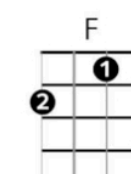

## COUNTRY ROADS – JOHN DENVER

Intro : G / / /

G / Em /  
 -- Almost heaven, -- West Virginia,  
 D / C G /  
 -- Blue Ridge Mountains, Shenandoah River.  
 G / Em /  
 -- Life is old there, older than the trees,  
 D / C G  
 Younger than the mountains, growin' like a breeze.

### Chords

**Chorus**  
 G / D / Em / C /  
 Country roads, -- take me home, -- to the place -- I belong: --  
 G / D / C / G /  
 West Virginia, -- mountain momma, -- take me home, -- country roads.

G / Em /  
 -- All my mem'ries, -- gather 'round her,  
 D / C G /  
 -- Miner's lady, stranger to blue water.  
 G / Em /  
 -- Dark and dusty, painted on the sky,  
 D / C G  
 Misty taste of moonshine, teardrop in my eye.

### Chorus

Em D G /  
 - I hear her voice, in the mornin' hours she calls me,  
 C G D /  
 The radio reminds me of my home far away.  
 Em F C G  
 And drivin' down the road, I get a feelin' that I should have been home  
 D / D7 /  
 Yesterday, -- Yesterday.