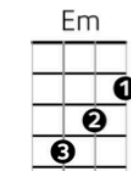

## COUNTRY ROADS – JOHN DENVER

Intro : G / / /

G / Em /  
 -- Almost heaven, -- West Virginia,  
 D / C G /  
 -- Blue Ridge Mountains, Shenandoah River.  
 G / Em /  
 -- Life is old there, older than the trees,  
 D / C G  
 Younger than the mountains, growin' like a breeze.

### Chords

**Chorus**  
 G / D / Em / C /  
 Country roads, -- take me home, -- to the place -- I belong: --  
 G / D / C / G /  
 West Virginia, -- mountain momma, -- take me home, -- country roads.

G / Em /  
 -- All my mem'ries, -- gather 'round her,  
 D / C G /  
 -- Miner's lady, stranger to blue water.  
 G / Em /  
 -- Dark and dusty, painted on the sky,  
 D / C G  
 Misty taste of moonshine, teardrop in my eye.

### Chorus

Em D G /  
 - I hear her voice, in the mornin' hours she calls me,  
 C G D /  
 The radio reminds me of my home far away.  
 Em F C G  
 And drivin' down the road, I get a feelin' that I should have been home  
 D / D7 /  
 Yesterday, -- Yesterday.