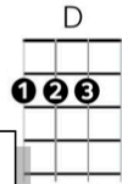

## COUNTRY ROADS – JOHN DENVER

Intro : G / / /

G / Em /  
 -- Almost heaven, -- West Virginia,  
 D / C G /  
 -- Blue Ridge Mountains, Shenandoah River.  
 G / Em /  
 -- Life is old there, older than the trees,  
 D / C G  
 Younger than the mountains, growin' like a breeze.

### Chords

**Chorus**  
 G / D / Em / C /  
 Country roads, -- take me home, -- to the place -- I belong: --  
 G / D / C / G /  
 West Virginia, -- mountain momma, -- take me home, -- country roads.

G / Em /  
 -- All my mem'ries, -- gather 'round her,  
 D / C G /  
 -- Miner's lady, stranger to blue water.  
 G / Em /  
 -- Dark and dusty, painted on the sky,  
 D / C G  
 Misty taste of moonshine, teardrop in my eye.

### Chorus

Em D G /  
 - I hear her voice, in the mornin' hours she calls me,  
 C G D /  
 The radio reminds me of my home far away.  
 Em F C G  
 And drivin' down the road, I get a feelin' that I should have been home  
 D / D7 /  
 Yesterday, -- Yesterday.