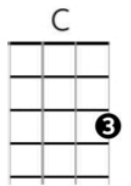

## COUNTRY ROADS – JOHN DENVER

Intro : G / / /

G / Em /  
 -- Almost heaven, -- West Virginia,  
 D / C G /  
 -- Blue Ridge Mountains, Shenandoah River.  
 G / Em /  
 -- Life is old there, older than the trees,  
 D / C G  
 Younger than the mountains, growin' like a breeze.

### Chords

**Chorus**  
 G / D / Em / C /  
 Country roads, -- take me home, -- to the place -- I belong: --  
 G / D / C / G /  
 West Virginia, -- mountain momma, -- take me home, -- country roads.

G / Em /  
 -- All my mem'ries, -- gather 'round her,  
 D / C G /  
 -- Miner's lady, stranger to blue water.  
 G / Em /  
 -- Dark and dusty, painted on the sky,  
 D / C G  
 Misty taste of moonshine, teardrop in my eye.

### Chorus

Em D G /  
 - I hear her voice, in the mornin' hours she calls me,  
 C G D /  
 The radio reminds me of my home far away.  
 Em F C G  
 And drivin' down the road, I get a feelin' that I should have been home  
 D / D7 /  
 Yesterday, -- Yesterday.